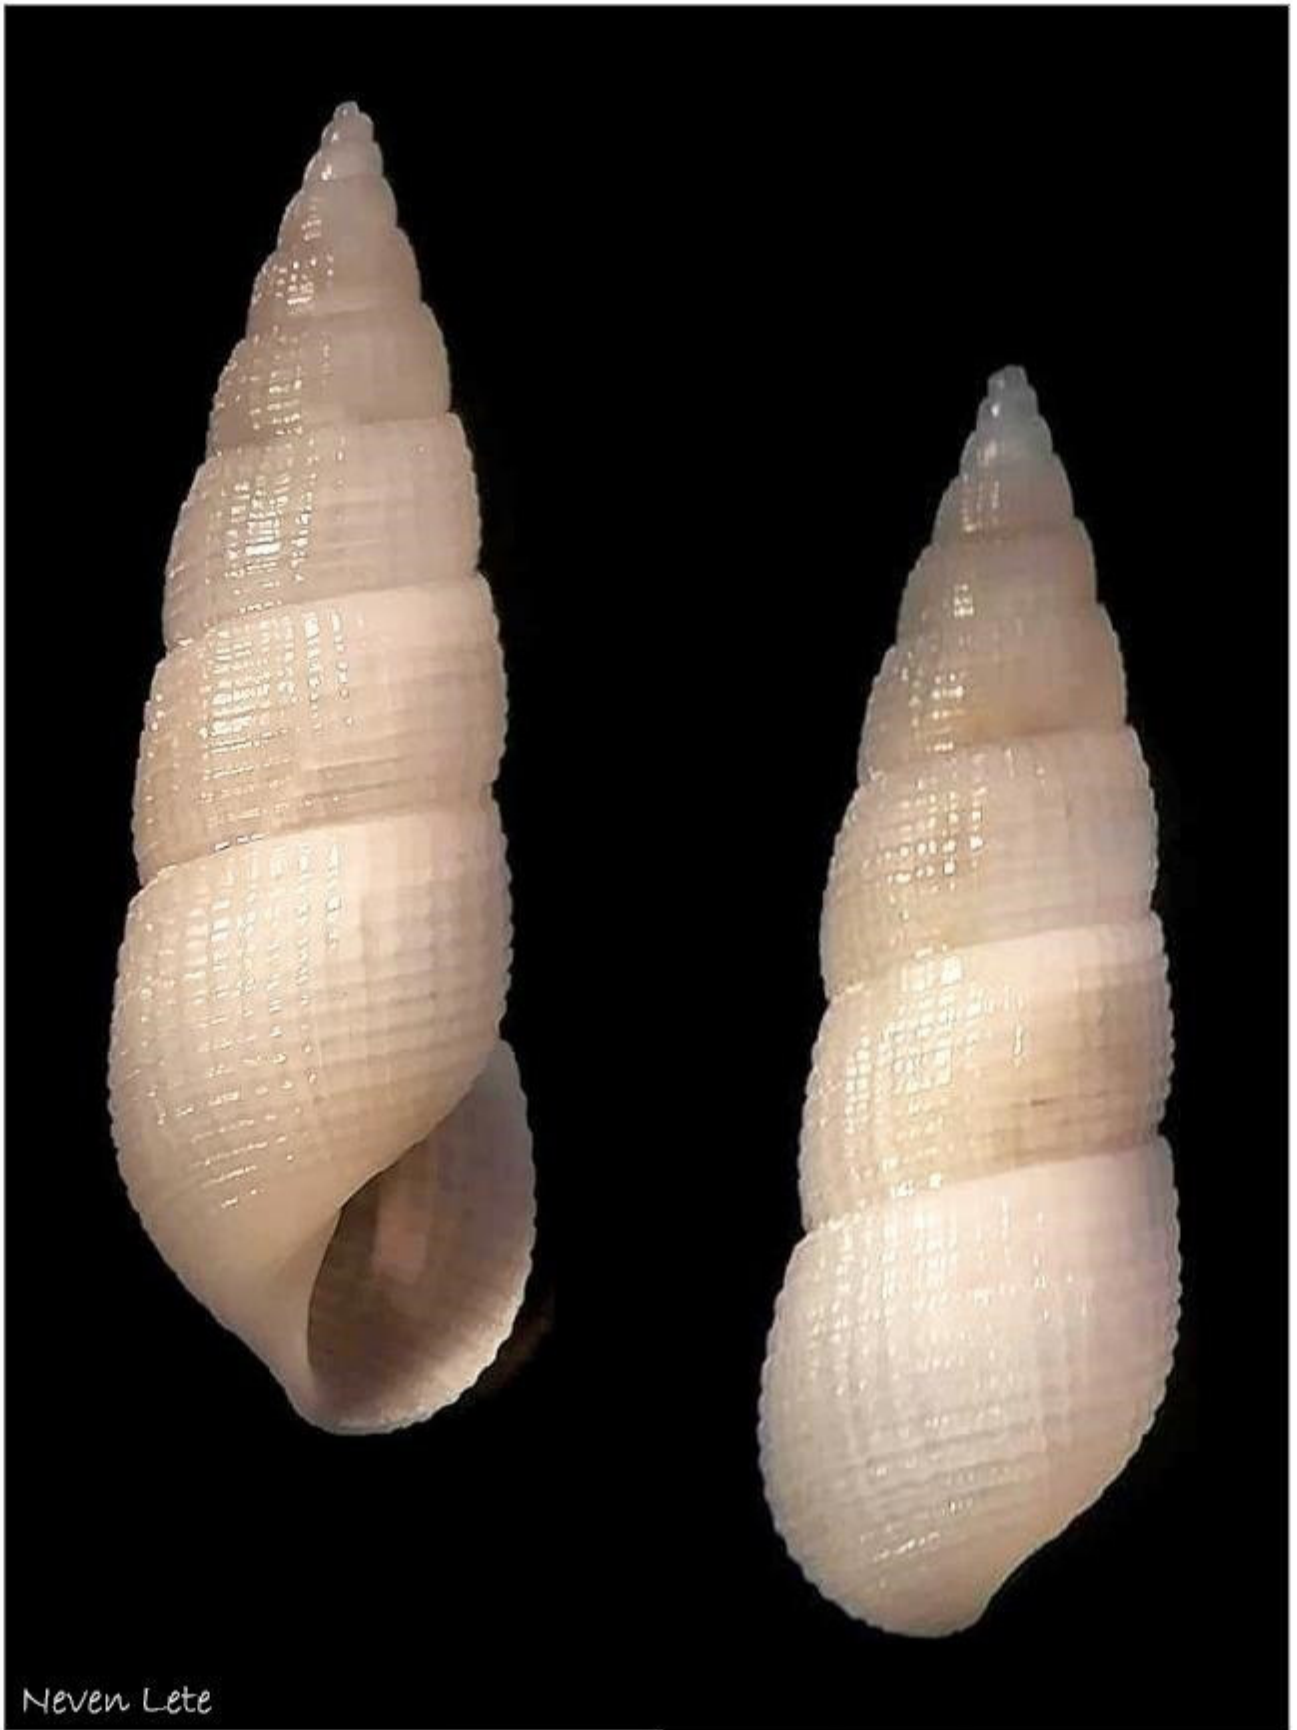

This first edition will certainly be subject to revisions that will be carried out within the framework of the project, based on cooperation with other participating countries.

Neven Lete

Bacteridium carinatum (de Folin, 1870) - Pyramidellidae

Doliella nitens (Jeffreys, 1870) - Pyramidellidae

Neven Lete

Euparthenia bulinea (Lowe, 1841) - Pyramidellidae

Neven Lete

Euparthenia humboldti (Risso, 1826) - Pyramidellidae

Neven Lete

Folinella excavata (Philippi, 1836) - Pyramidellidae

Neven Lete

Folinella ghisottii Van Aartsen, 1984 - Pyramidellidae

Ennio Squizzato

Noemiamea dolioliformis (Jeffreys, 1848) - Pyramidellidae

Odostomella bicincta (Tiberi, 1868) - Pyramidellidae

Neven Lete

Odostomella doliolum (Philippi, 1844) - Pyramidellidae