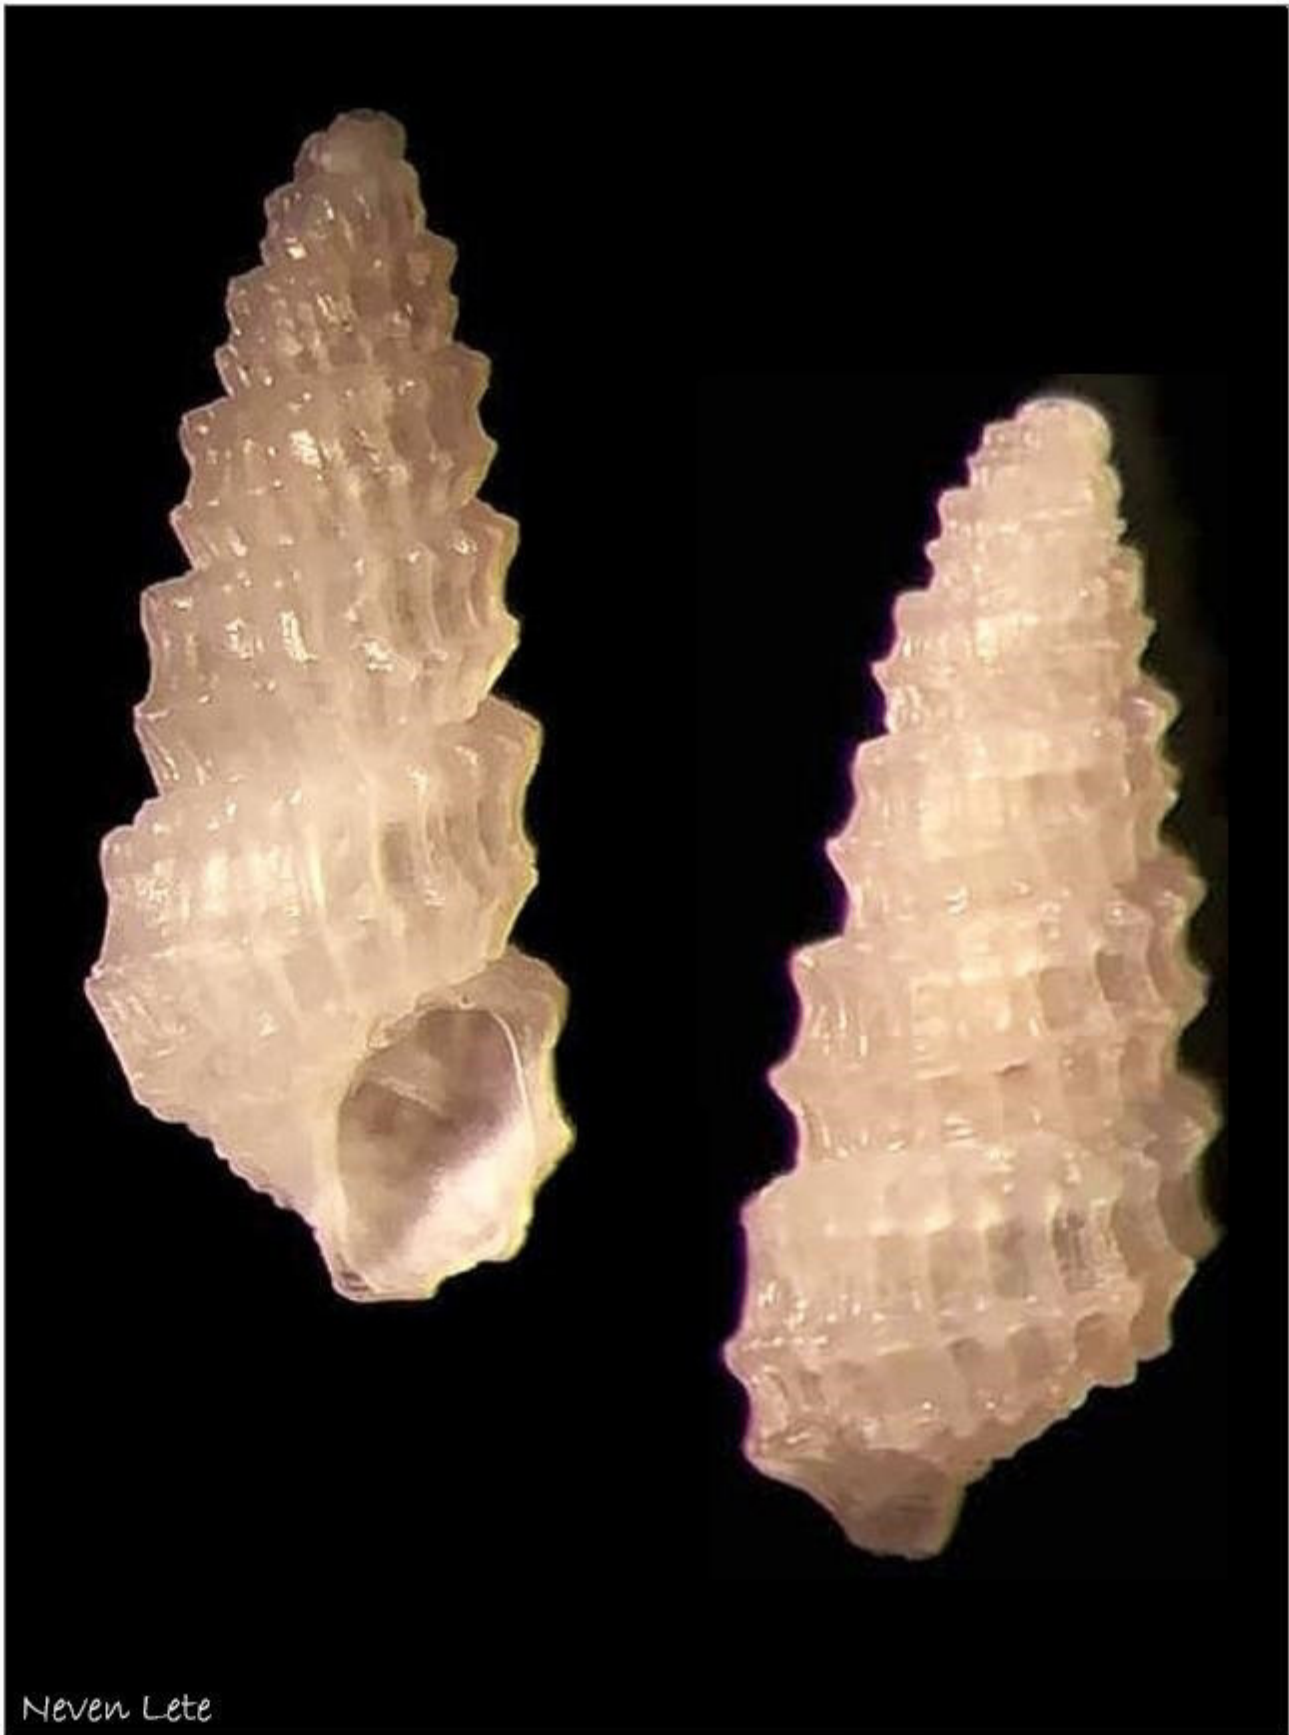

This first edition will certainly be subject to revisions that will be carried out within the framework of the project, based on cooperation with other participating countries.

Neven Lete

Bacteridium carinatum (de Folin, 1870) - Pyramidellidae

Doliella nitens (Jeffreys, 1870) - Pyramidellidae

Neven Lete

Euparthenia bulinea (Lowe, 1841) - Pyramidellidae

Neven Lete

Euparthenia humboldti (Risso, 1826) - Pyramidellidae

Neven Lete

Folinella excavata (Philippi, 1836) - Pyramidellidae

Neven Lete

Folinella ghisottii Van Aartsen, 1984 - Pyramidellidae

Ennio Squizzato

Noemiamea dolioliformis (Jeffreys, 1848) - Pyramidellidae

Odostomella bicincta (Tiberi, 1868) - Pyramidellidae

Neven Lete

Odostomella doliolum (Philippi, 1844) - Pyramidellidae