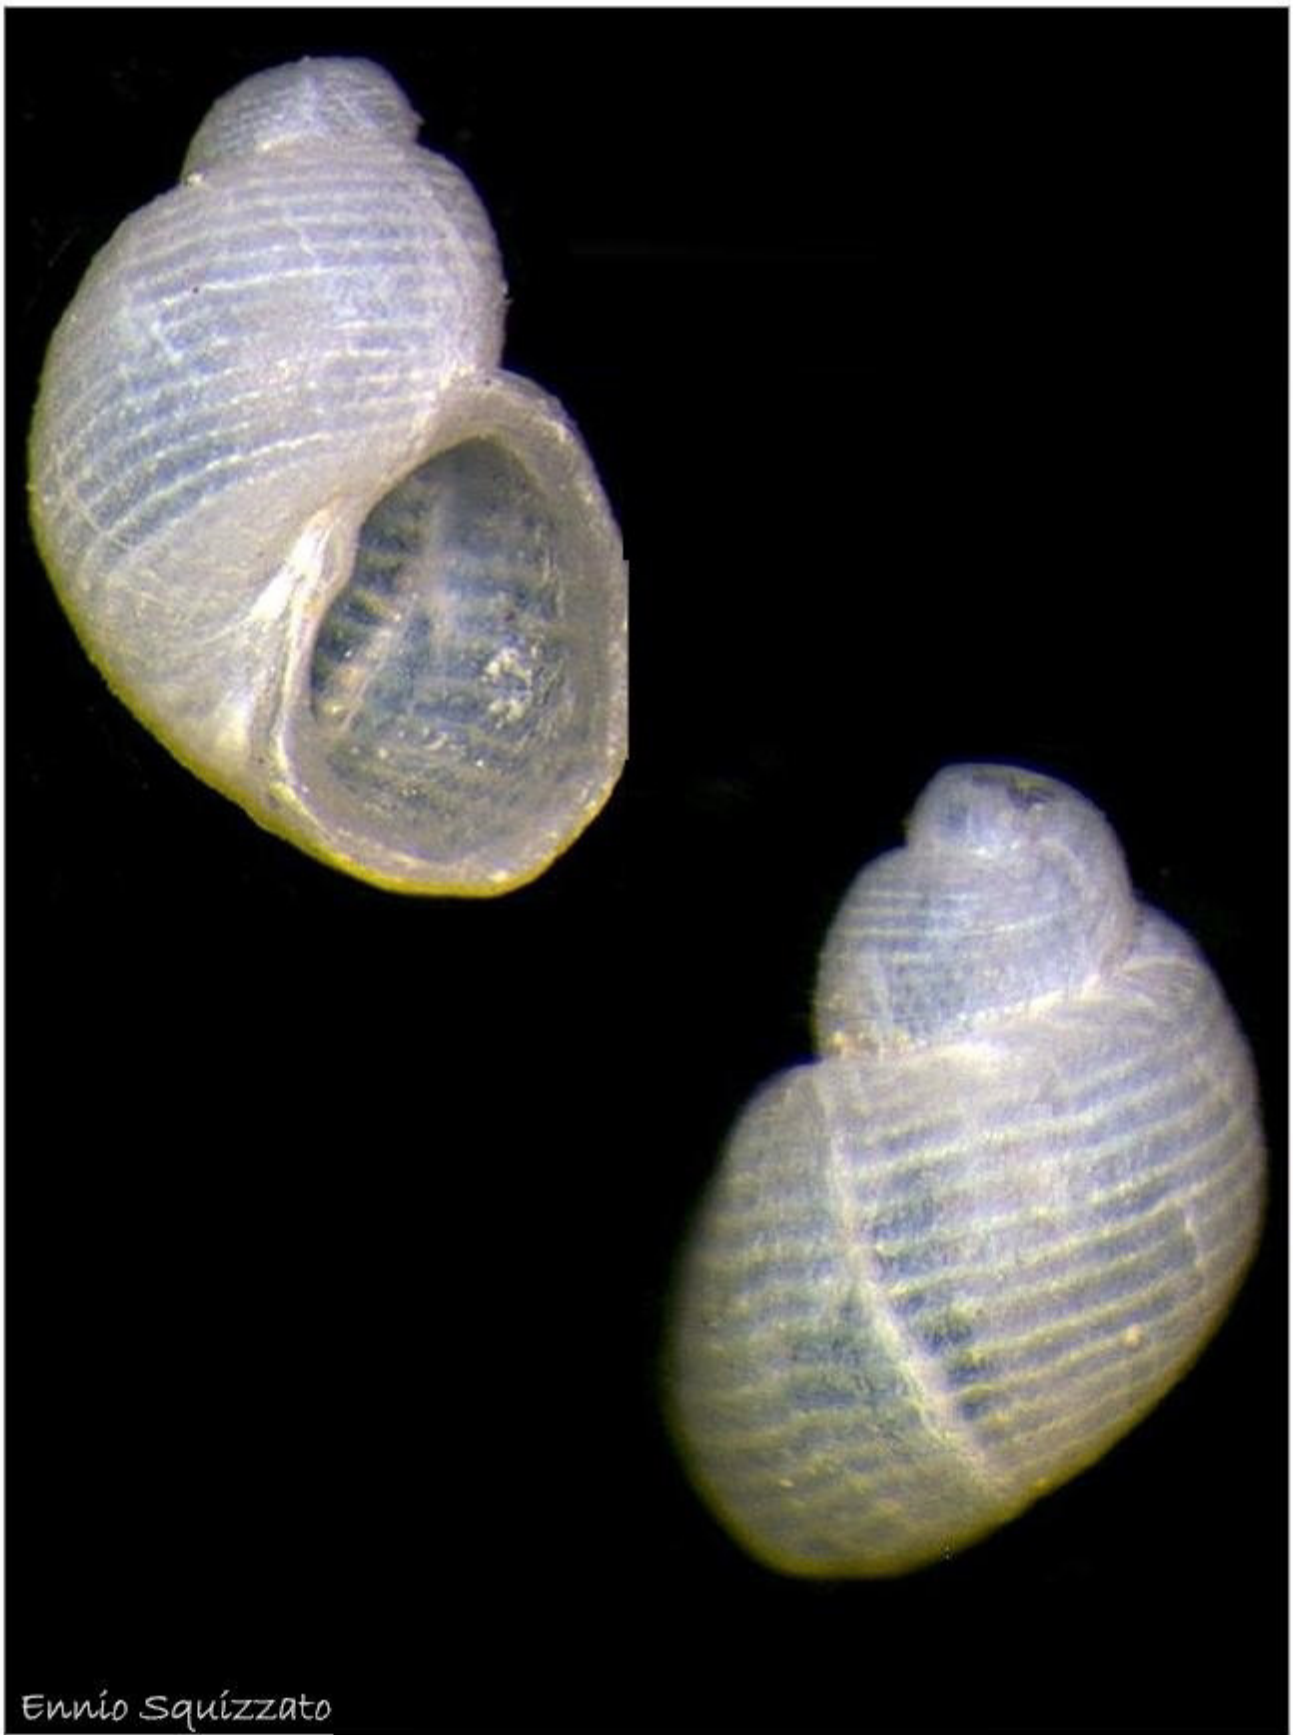

This first edition will certainly be subject to revisions that will be carried out within the framework of the project, based on cooperation with other participating countries.

Neven Lete

Bacteridium carinatum (de Folin, 1870) - Pyramidellidae

Doliella nitens (Jeffreys, 1870) - Pyramidellidae

Neven Lete

Euparthenia bulinea (Lowe, 1841) - Pyramidellidae

Neven Lete

Euparthenia humboldti (Risso, 1826) - Pyramidellidae

Neven Lete

Folinella excavata (Philippi, 1836) - Pyramidellidae

Neven Lete

Folinella ghisottii Van Aartsen, 1984 - Pyramidellidae

Ennio Squizzato

Noemiamea dolioliformis (Jeffreys, 1848) - Pyramidellidae

Odostomella bicincta (Tiberi, 1868) - Pyramidellidae

Neven Lete

Odostomella doliolum (Philippi, 1844) - Pyramidellidae

Neven Lete

Pyrgulina stefanisi (Jeffreys, 1869) - Pyramidellidae

Neven Lete

Spiralina alpinoligustica (Sacco, 1892) - Pyramidellidae

Neven Lete

Spirulina spiralis (Montagu, 1803) - Pyramidellidae

Neven Lete